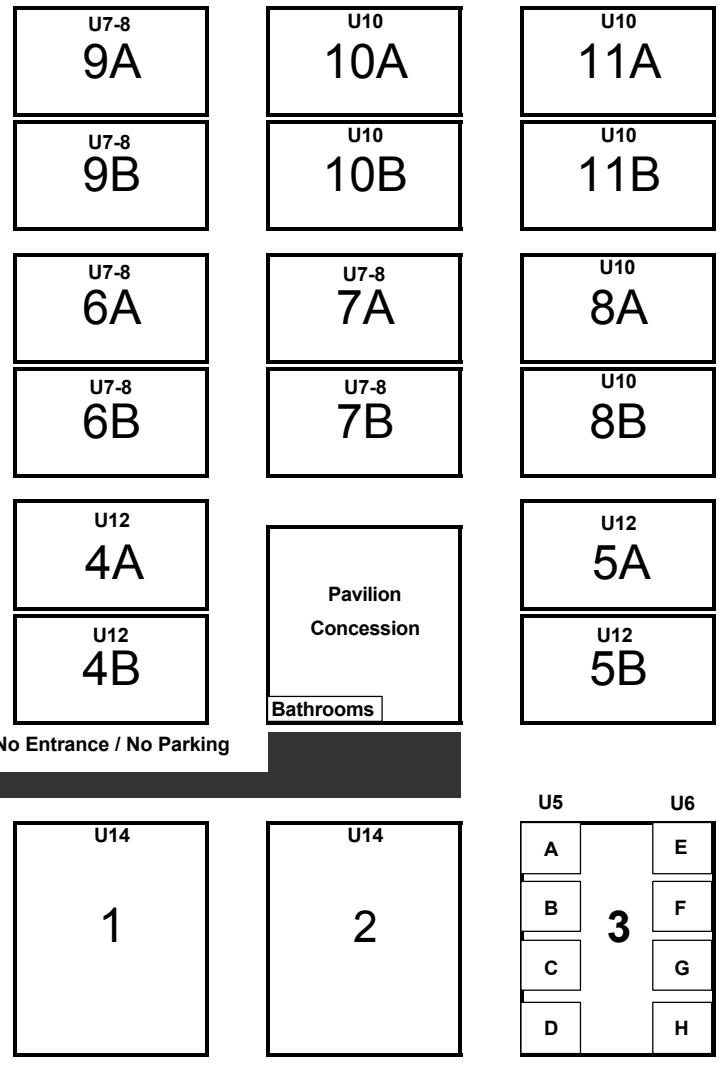

1 mile

↑  
Hwy 53

↑  
North

P  
A  
R  
K  
I  
N  
G

P  
A  
R  
K  
I  
N  
G

C  
o  
u  
n  
t  
y  
  
F  
a  
r  
m  
  
R  
o  
a  
d

PARKING

I-10  
↓  
6 miles

# Harrison County Soccer Complex